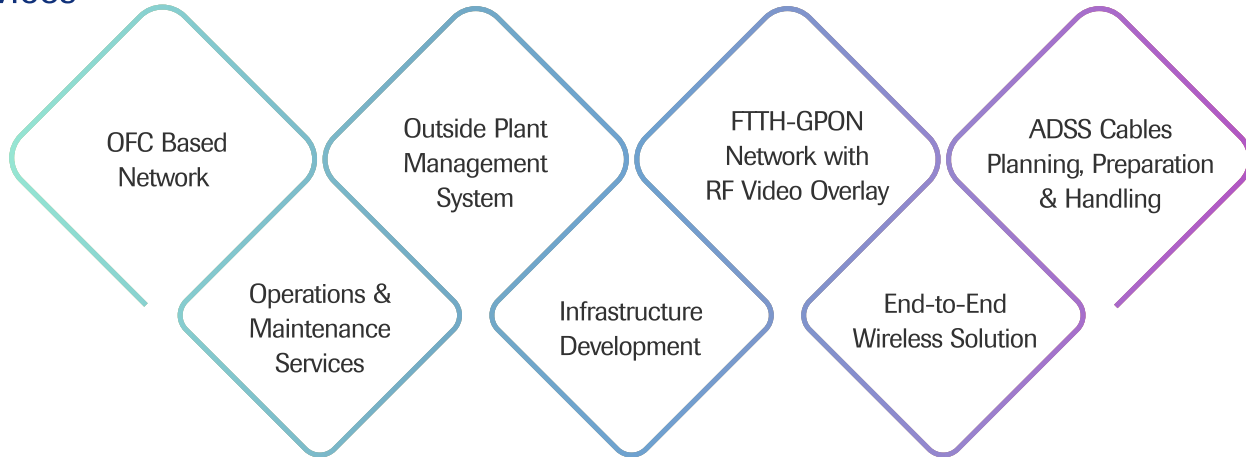

Telecom Infrastructure Turnkey Solutions

Services